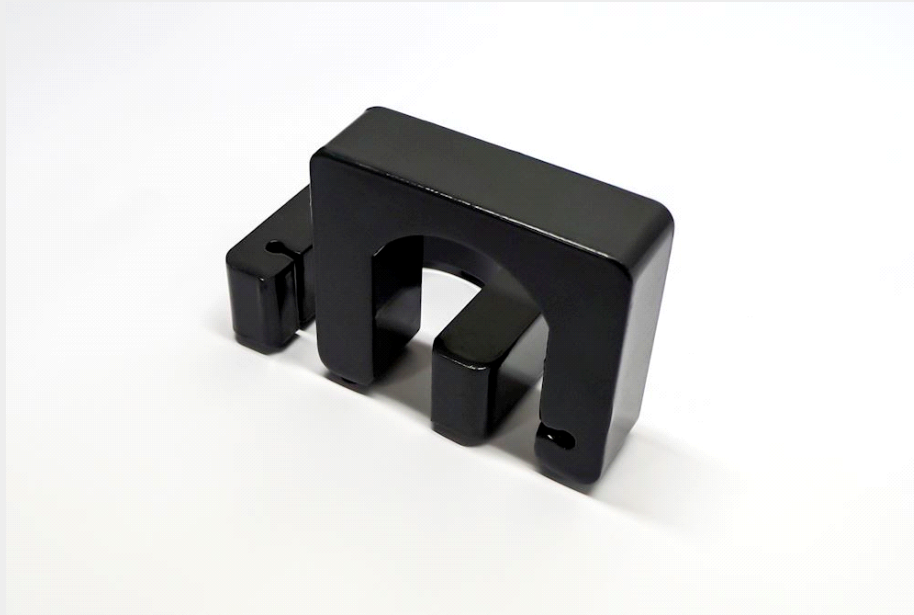

## Distancestykke 45 mm – THP,

### BASIS

Type

Spare parts

Aksel

Stand

As new