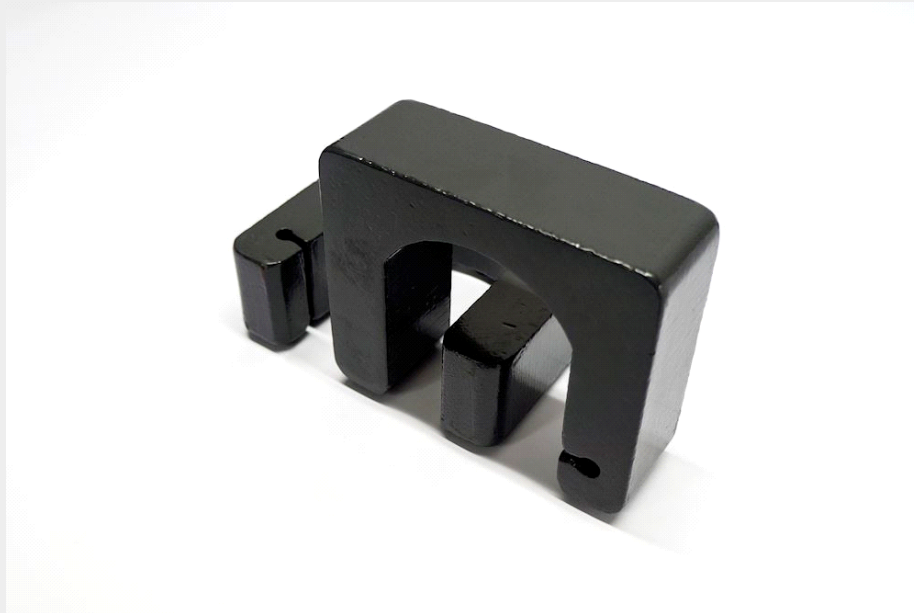

## Distancestykke 50 mm – THP,

### BASIS

Type	Spare parts
------	-------------

Aksel	
-------	--

Stand	As new
-------	--------