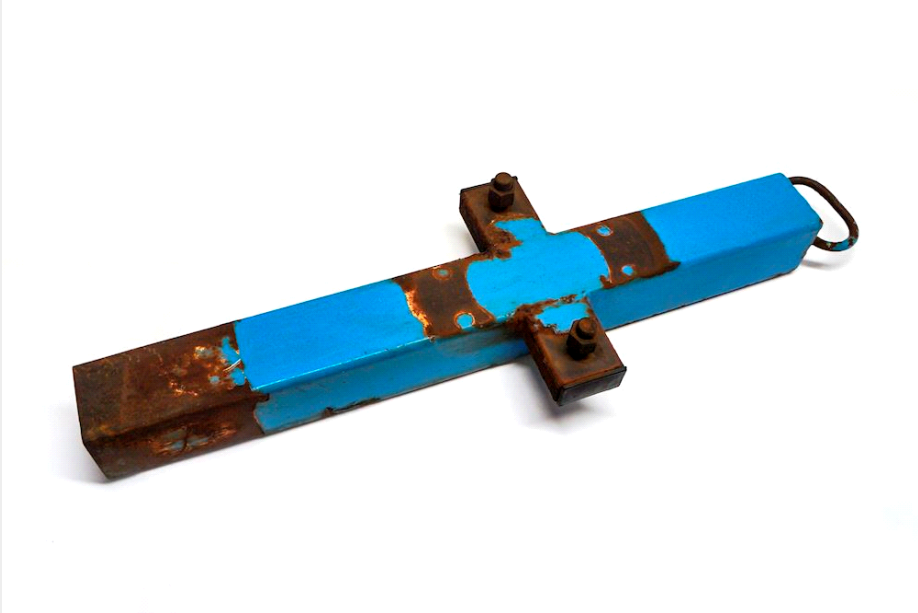

Reservehjulsholder – STZ,

REGISTRATION

Available	1
-----------	---

BASIS

Type	Spare parts
Aksel	
Stand	As new