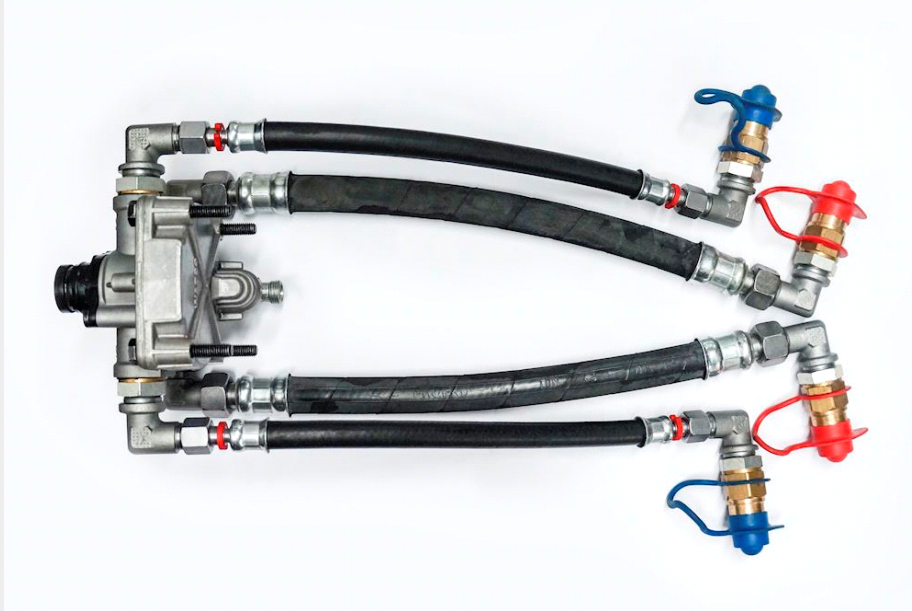

Hurtigudluffer-ventil til THP,

REGISTRATION

Ref. no.

1

BASIS

Type

Spare parts

Aksel

Stand

Fine